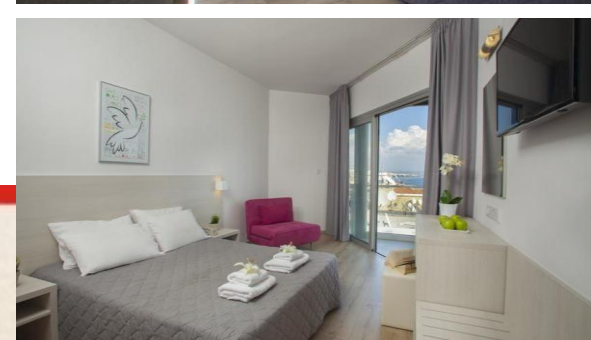

Accommodation in Limassol

Harmony Hotel 3*

Hotel Harmony Bay is situated within one minute of walk from the beach. Complex offers great accommodation facilities with balconies, as well as access to swimming pool.

Hotel offers direct or side view on the Mediterranean Sea, which will make your stay even more memorable. Each room is equipped with a flat-screen TV and satellite. Featuring a bath or shower, each private bathroom comes with a hairdryer and free toiletries.

At Harmony Bay Hotel you will find a 24-hour front desk, a garden and a bar. Other facilities offered at the property include luggage storage, a children's playground and a vending machine. WiFi is provided free of charge.

Restaurants, cafes and bars are less than 100 m away. A bus stop is located right in front of the property. Free private parking is possible on site.

Facilities:

- •Flat-screen satellite TV
- •Satellite channels
- •Air conditioning/heating
- •Black-out curtains
- •Baby cot
- •En-suite bathroom
- •Hairdryer
- •Daily housekeeping
- •Room service