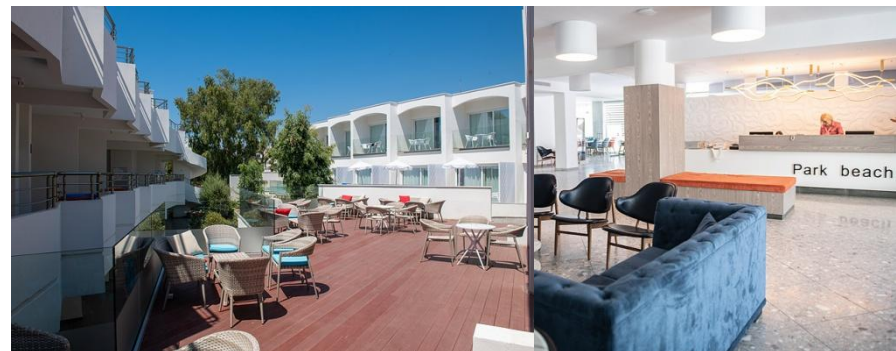

Facilities:

- Free Wi-Fi access in the lobby
- Spacious garden with sun beds and pool bar
- Large swimming pool
- Air-conditioned rooms with balcony
- TV and video lounge
- Restaurant and a pool bar
- 24 hour reception and supervision