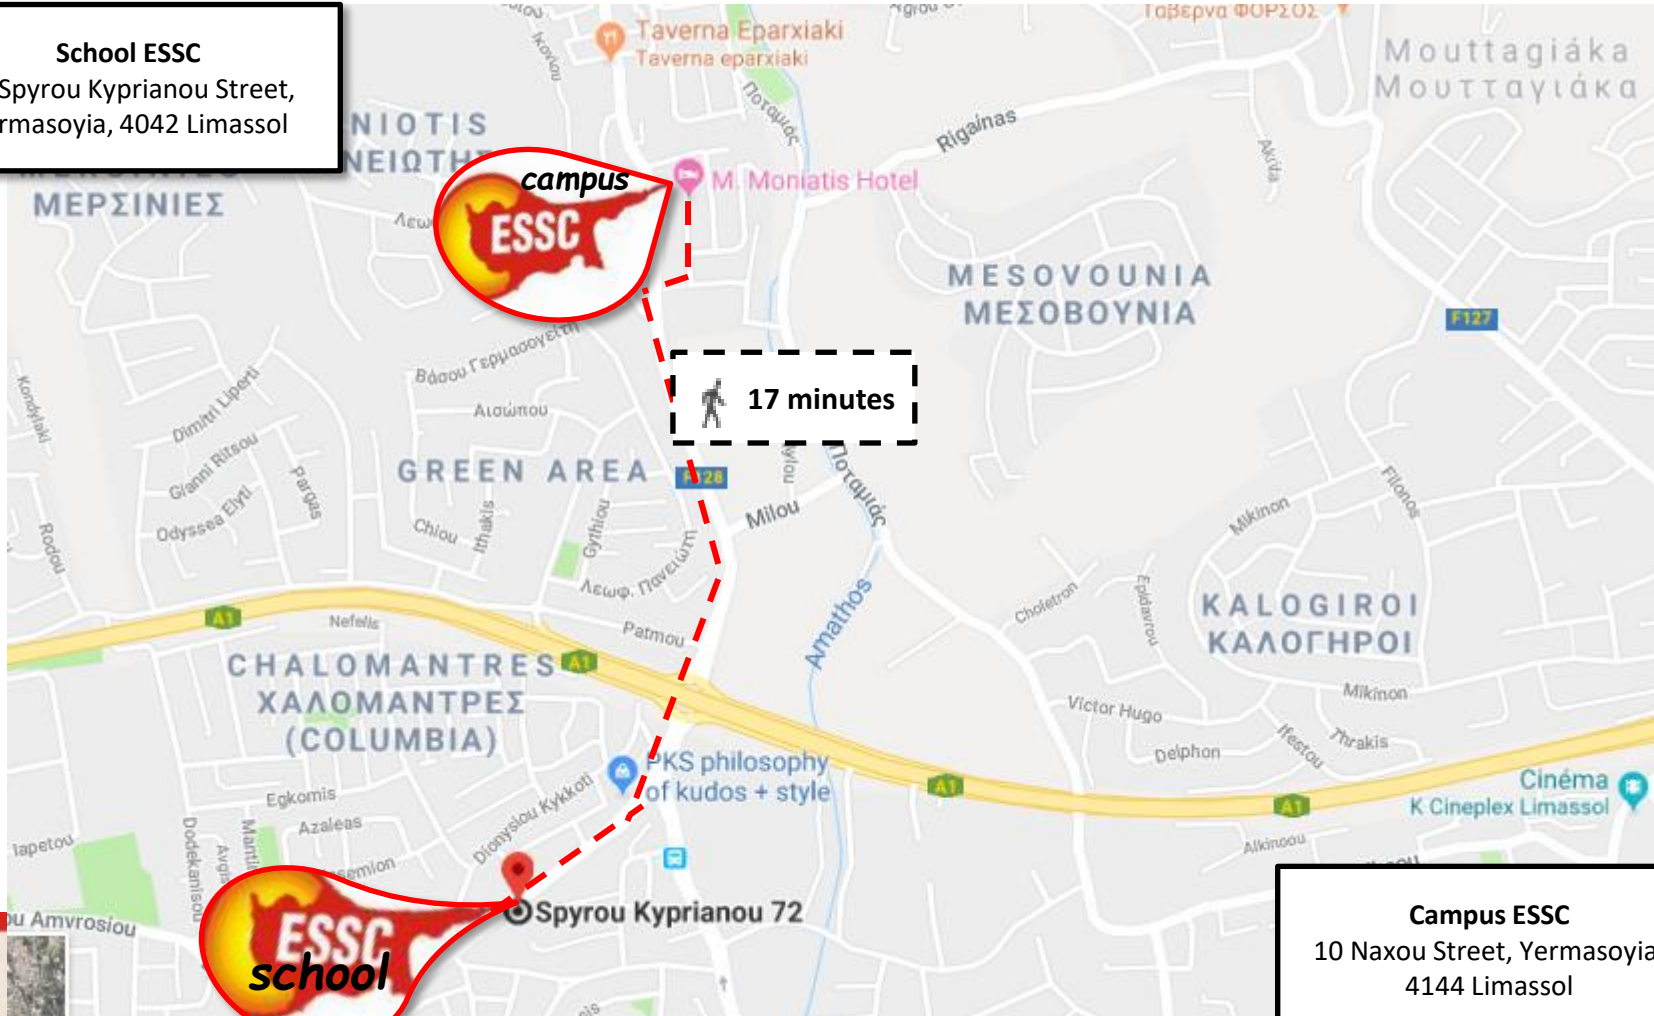

English Sunny School of Cyprus

Location of the campus and the school

School ESSC
73 Spyrou Kyprianou Street,
Yermasoyia, 4042 Limassol

Campus ESSC
10 Naxou Street, Yermasoyia,
4144 Limassol

English Sunny School of Cyprus

Location of the school and other hotels

School ESSC

73 Spyrou Kyprianou Street,
Yermasoyia, 4042 Limassol

campus

ESSC

Lobelia
aparthotel

Estella
aparthotel

Harmony
Hotel 3*

Park Beach
Hotel 3*

Campus ESSC
10 Naxou Street, Yermasoyia,
4144 Limassol

Accommodation in Limassol

Park Beach hotel 3*

Completely renovated in 2020!

Location:

It is located in the tourist area, right on the sandy beach, just 3 km away from Limassol old town. Close to the hotel you can find shops, cafes and restaurants as well as a volleyball and basketball court.

Lobelia Apartments

Lobelia hotel apartments belongs to Park Beach hotel and meals are served in the Park Beach.

Location:

They are located in the tourist area of Limassol, 3 minutes walk from Park Beach hotel. The sandy beach is 5 minutes on foot and the Limassol old town is only 3 km away.