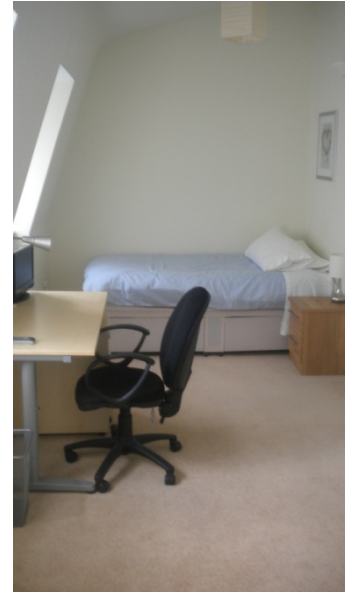

Wimbledon School of English

London

Queens Lodge, SW20 8QE

Superior
Student House Share

Bedrooms

The bedrooms are bright and well decorated:

- 5 en-suite bedrooms
- 1 bedroom with private shower-room
- Each room includes a bed, secure safe, chair, desk, TV, and storage cupboard

Communal Facilities

- A large, well equipped kitchen/dining/sitting area with all facilities including cooker, microwave, dishwasher, fridge/freezer, TV with cable connection & DVD player.
- Laundry room with iron, washing machine & clothes dryer
- Sunny outside garden
- Wifi throughout the building

What's included?

- Kitchen equipment (cutlery, plates, saucepans, etc)
- Bed linen
- WiFi
- Laundry facilities (washing machine and tumble dryer, iron)
- TV and DVD player
- Communal areas are cleaned daily, study-bedroom and bath/shower rooms are cleaned weekly

Location:

Queens Lodge is located between Wimbledon Centre and Raynes Park, approximately 10 minutes walk to each. The house is about 10 minutes walk to Wimbledon School of English. **Click here for map reference**